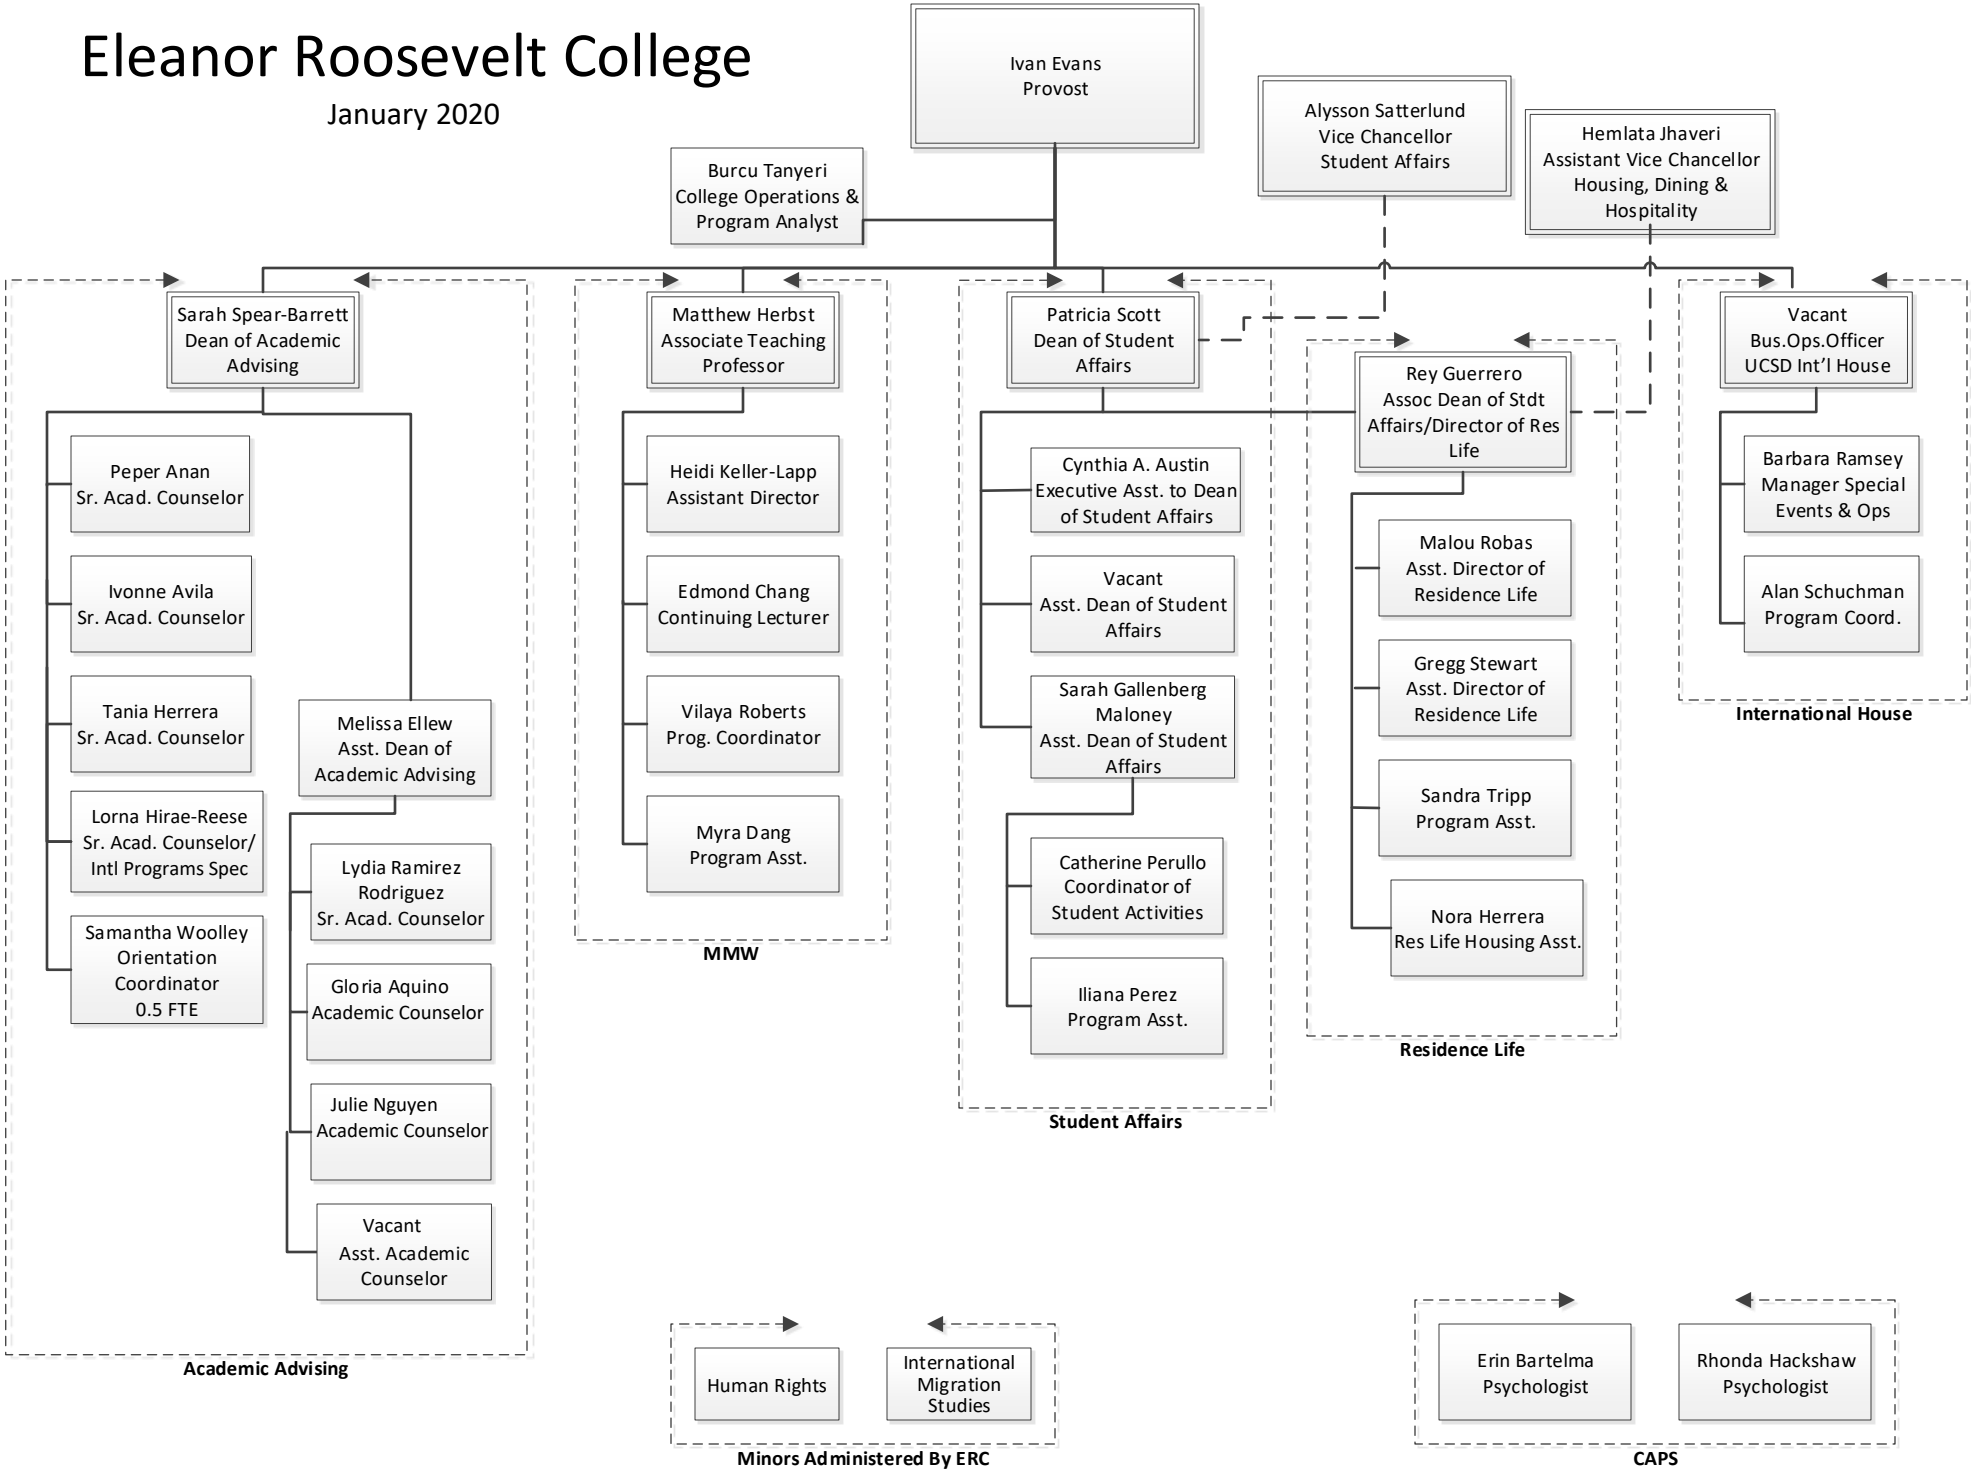

# Eleanor Roosevelt College

January 2020

Academic Advising

Human Rights

International Migration Studies

Minors Administered By ERC

Erin Bartelma Psychologist

Rhonda Hackshaw Psychologist

CAPS

Student Affairs

Residence Life

International House

MMW